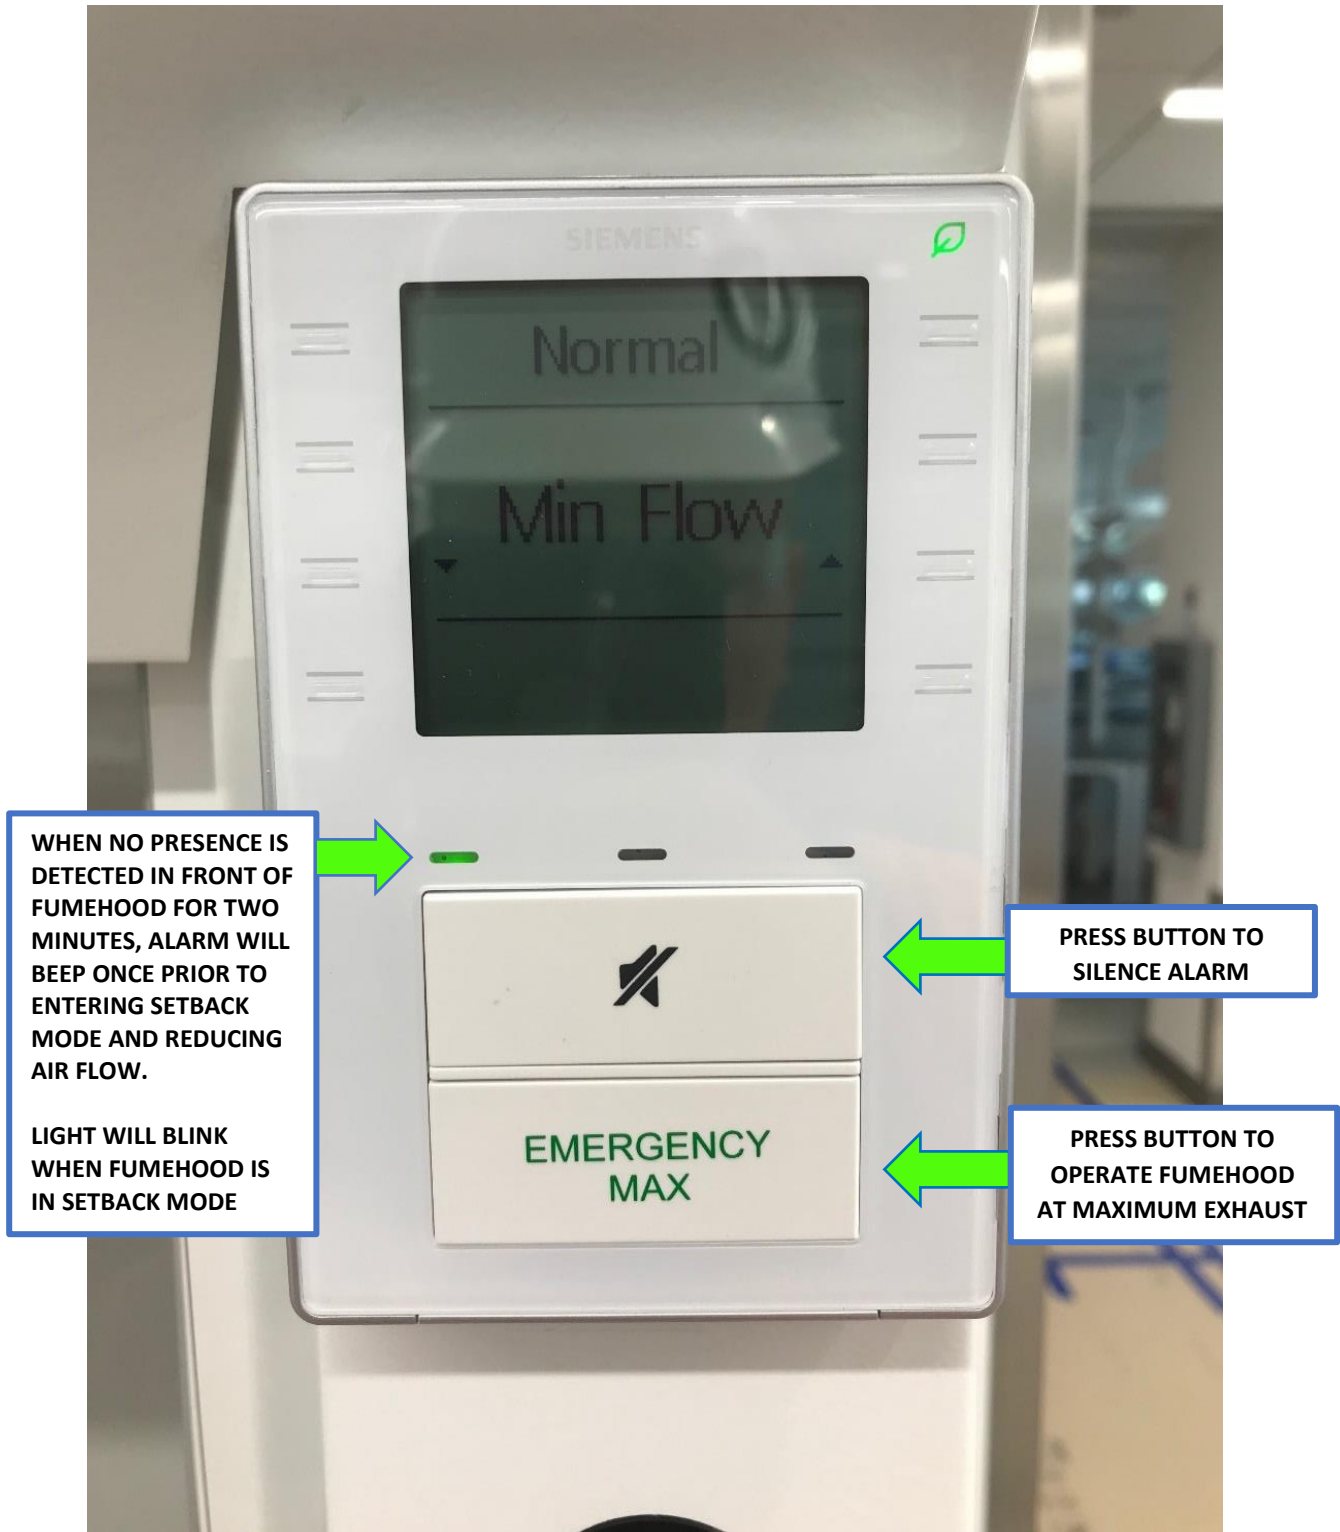

YALE SCIENCE BUILDING

TYPICAL FUMEHOOD DISPLAY BASIC OPERATION

WHEN NO PRESENCE IS DETECTED IN FRONT OF FUMEHOOD FOR TWO MINUTES, ALARM WILL BEEP ONCE PRIOR TO ENTERING SETBACK MODE AND REDUCING AIR FLOW.

LIGHT WILL BLINK WHEN FUMEHOOD IS IN SETBACK MODE

PRESS BUTTON TO SILENCE ALARM

PRESS BUTTON TO OPERATE FUMEHOOD AT MAXIMUM EXHAUST